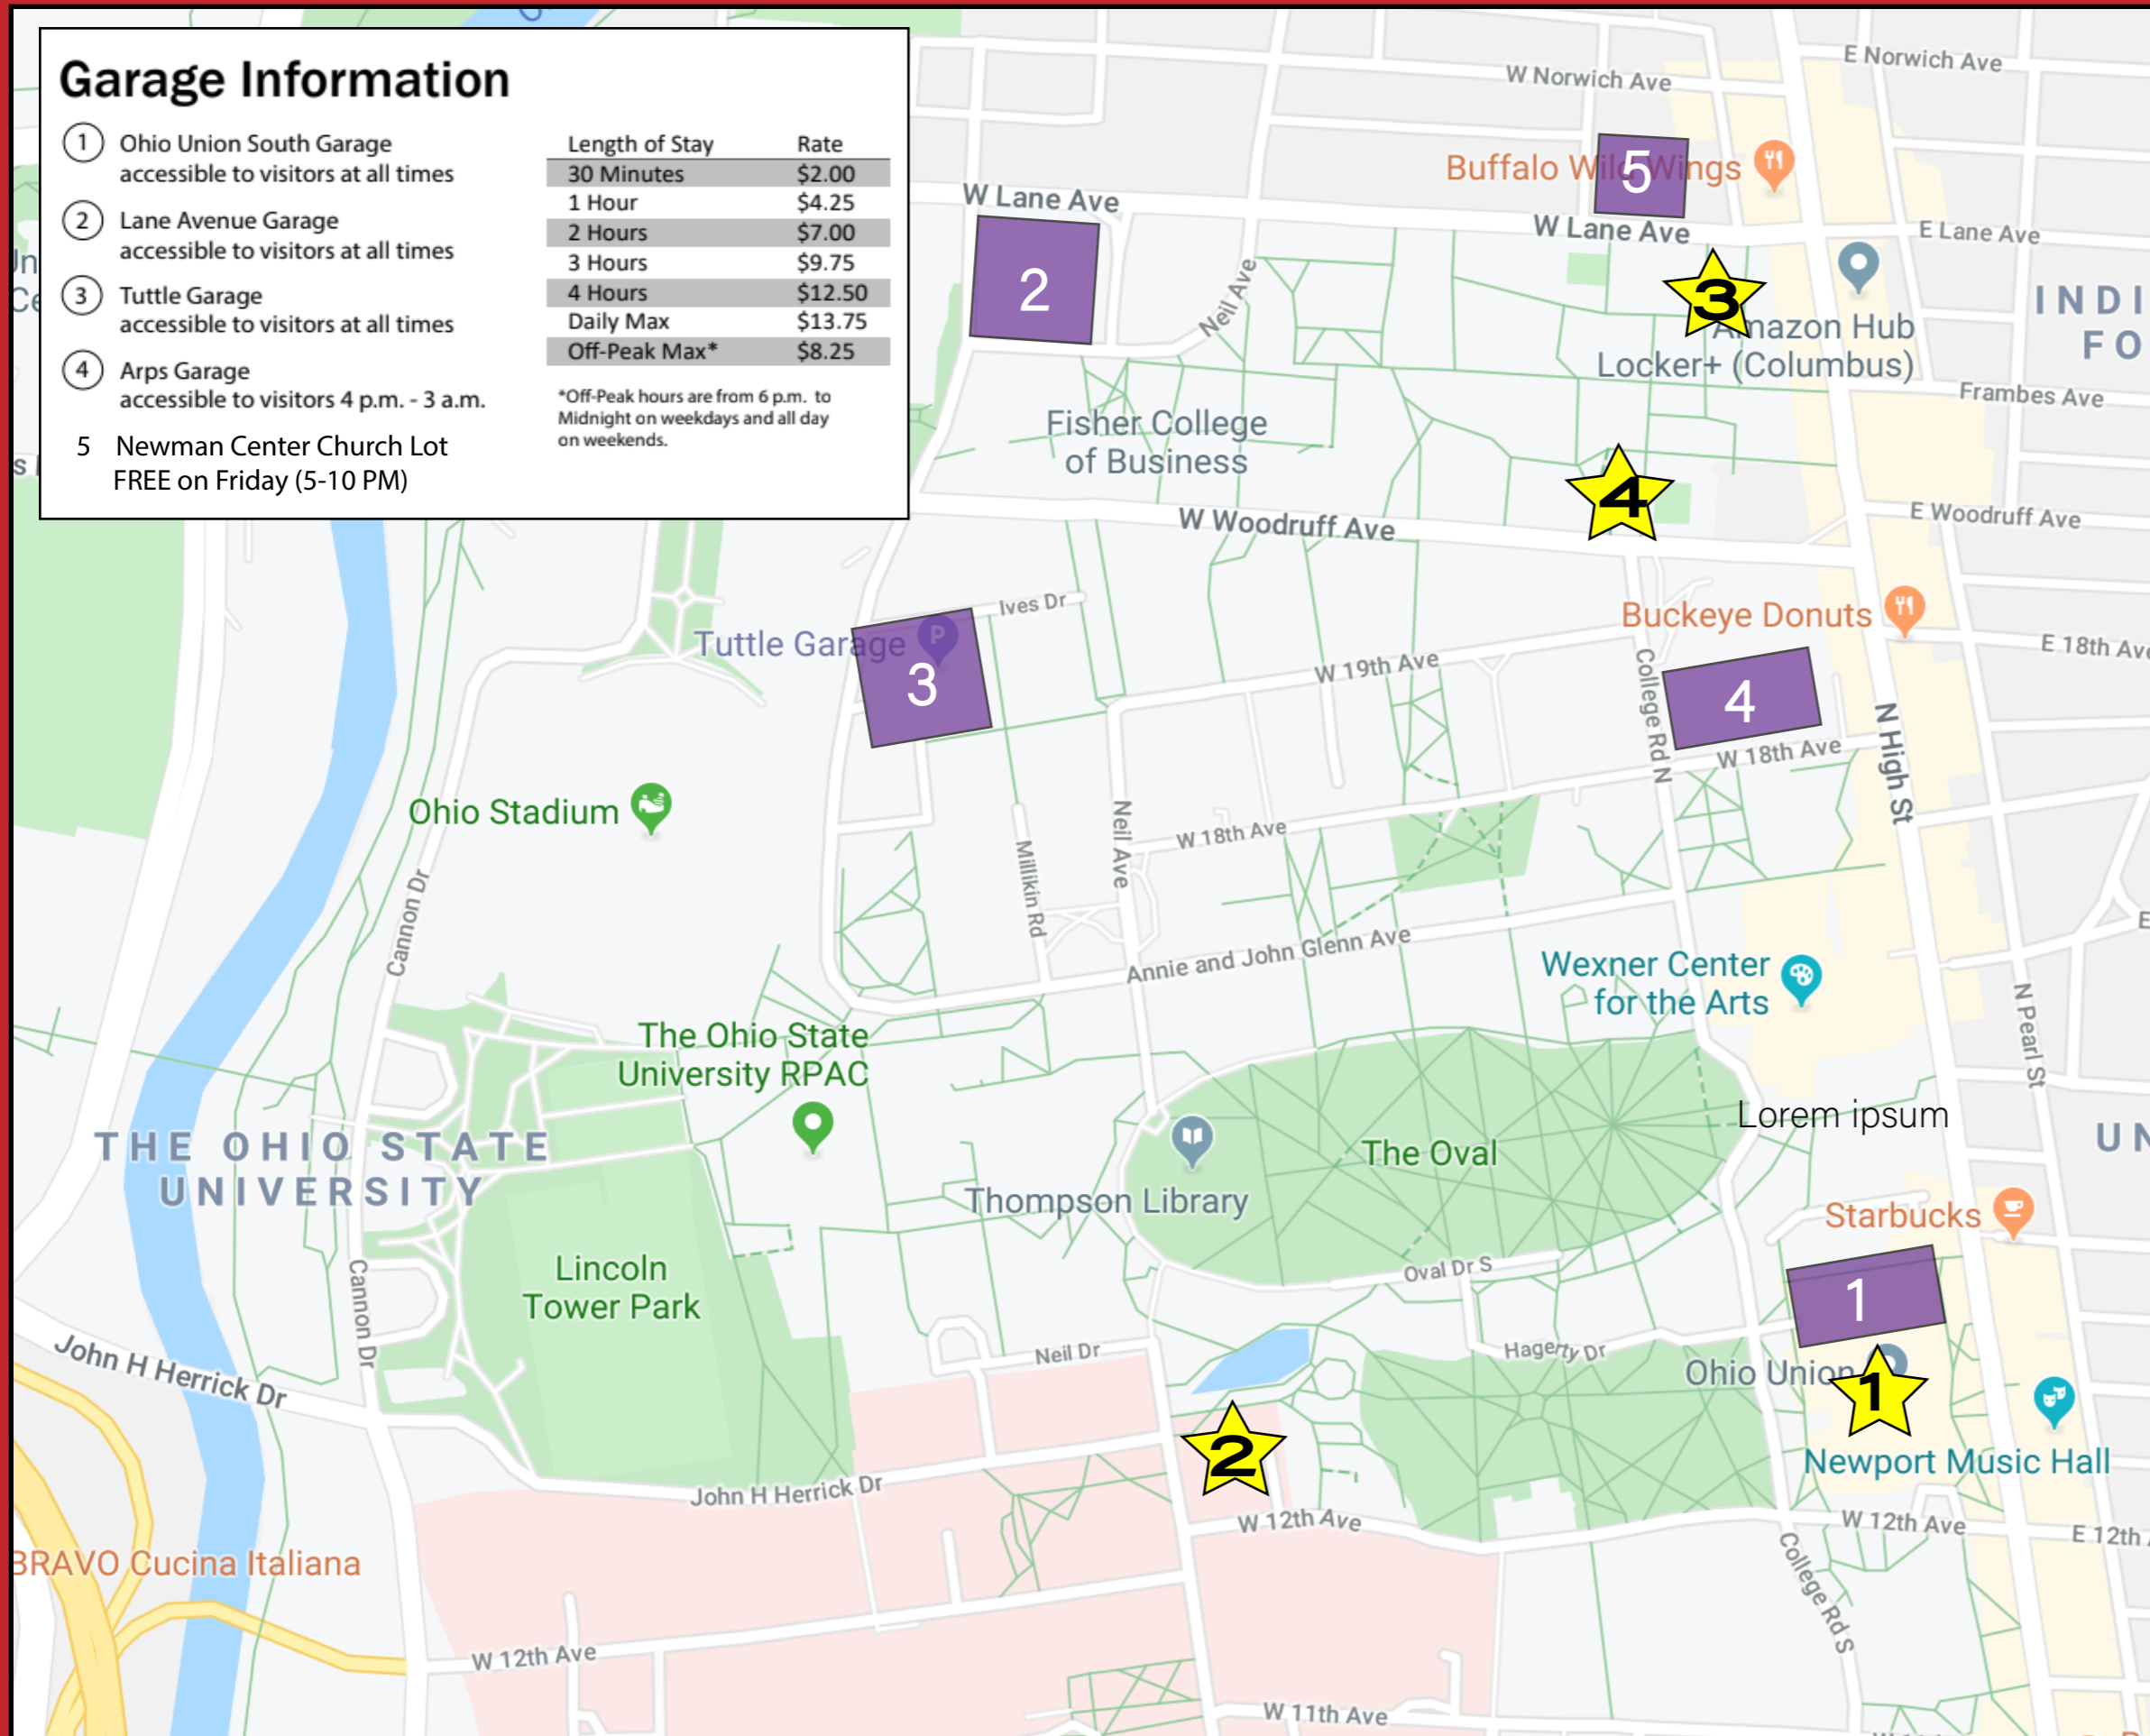

Garage Information

- ① Ohio Union South Garage
accessible to visitors at all times
- ② Lane Avenue Garage
accessible to visitors at all times
- ③ Tuttle Garage
accessible to visitors at all times
- ④ Arps Garage
accessible to visitors 4 p.m. - 3 a.m.
- ⑤ Newman Center Church Lot
FREE on Friday (5-10 PM)

Length of Stay	Rate
30 Minutes	\$2.00
1 Hour	\$4.25
2 Hours	\$7.00
3 Hours	\$9.75
4 Hours	\$12.50
Daily Max	\$13.75
Off-Peak Max*	\$8.25

*Off-Peak hours are from 6 p.m. to Midnight on weekdays and all day on weekends.

SITE

Students in Themed Entertainment
at The Ohio State University

 Parking Garages

 Points of Interest

1. Ohio Union

Woodys Tavern

2. Pomerene Hall

3. Raney House (Bolder Room)

4. Curl Viewpoint